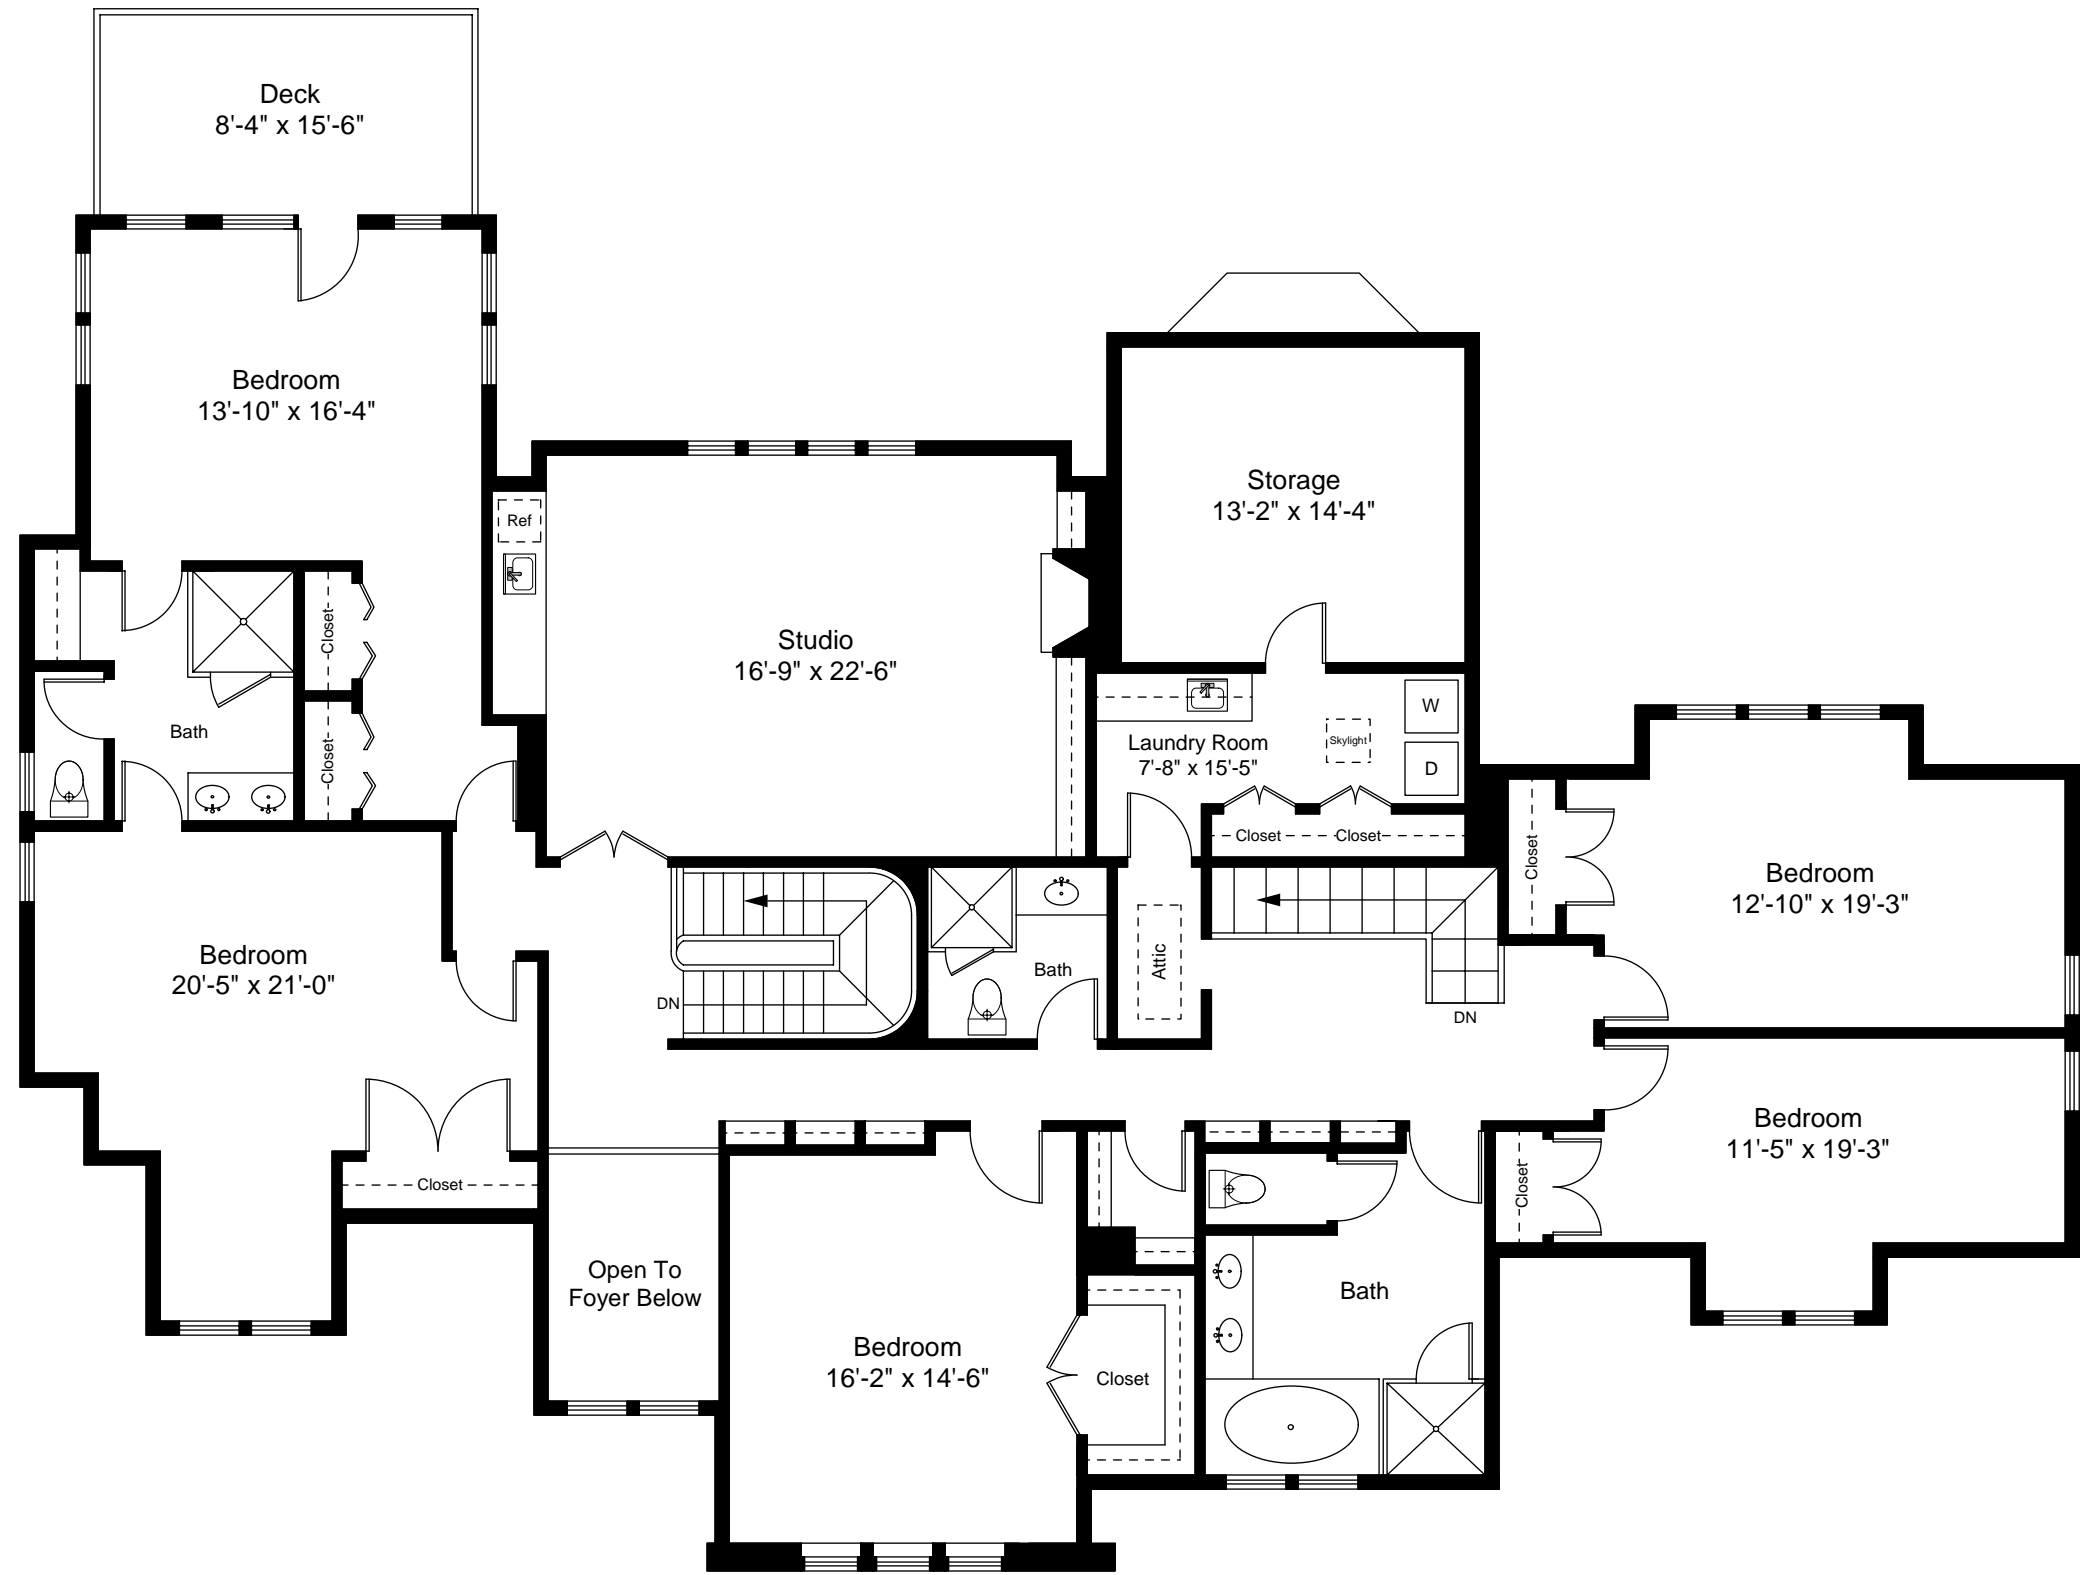

South Street
Needham, MA 02492

First Floor Plan
Ceiling Height = 9'-0"

Scale 1/8" = 1'-0"

Note: Dimensions are not guaranteed and are provided for informational purposes only.

South Street
Needham, MA 02492

Second Floor Plan
Ceiling Height = 9'-0"

Scale 1/8" = 1'-0"

Note: Dimensions are not guaranteed and are provided for informational purposes only.