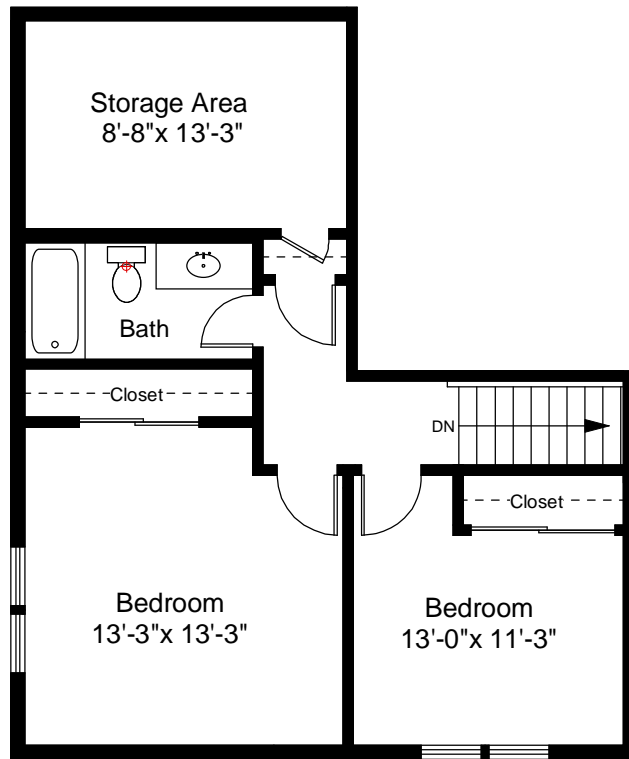

1

Completed: January, 2009

Note: Dimensions are not guaranteed and are provided for informational purposes only.

Second Floor Plan
Ceiling Height = 8'-3"

5 Lane Farm Drive
Bedford, MA 01730

Scale 1/8" = 1'-0"

2

Completed: January, 2009

Note: Dimensions are not guaranteed and are provided for informational purposes only.

NEW ENGLAND
FLOOR PLANS
& PHOTOGRAPHY
(800) 328-0217

3

Completed: January, 2009

Note: Dimensions are not guaranteed and are provided for informational purposes only.