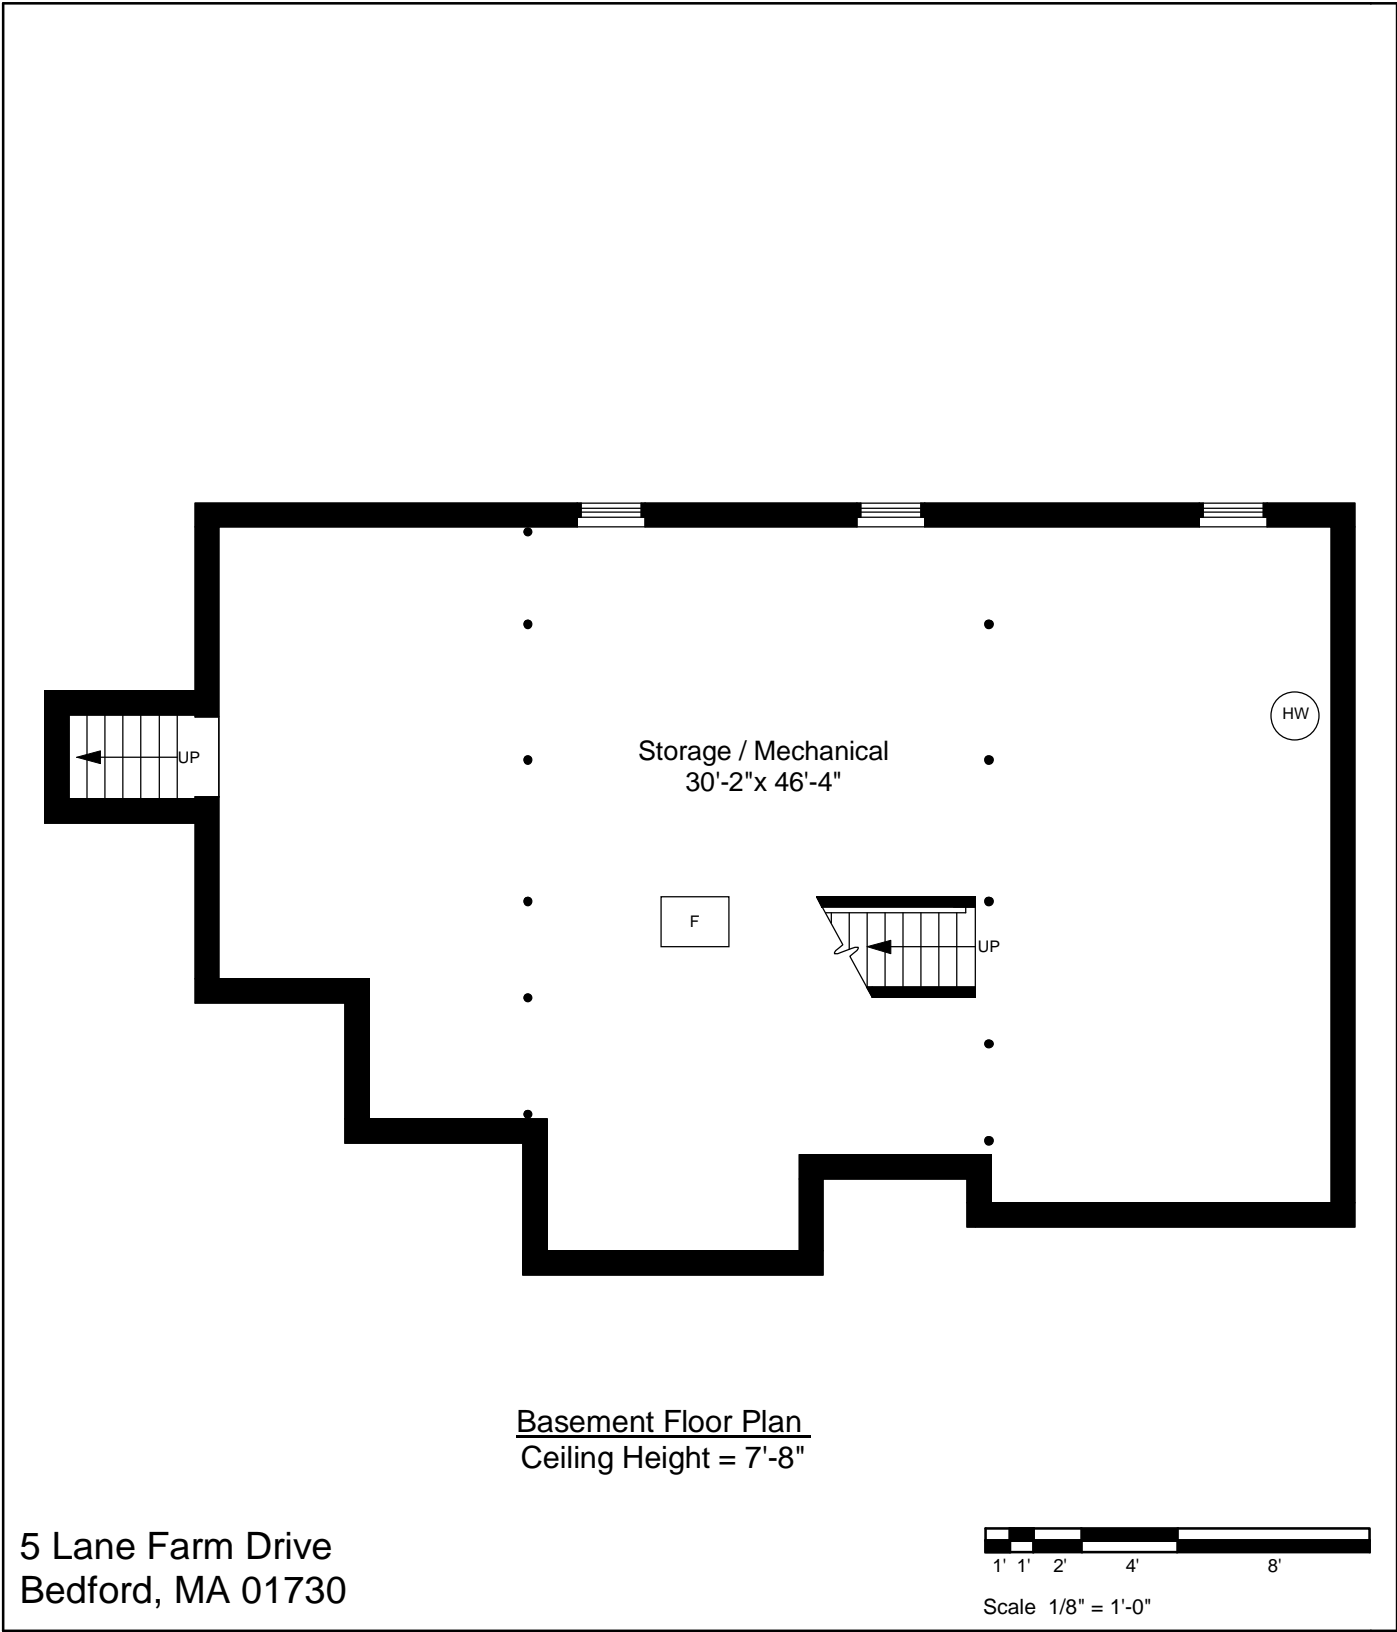

1

Completed: January, 2009

Note: Dimensions are not guaranteed and are provided for informational purposes only.

Second Floor Plan
Ceiling Height = 8'-3"

5 Lane Farm Drive
Bedford, MA 01730

Scale 1/8" = 1'-0"

2

Completed: January, 2009

Note: Dimensions are not guaranteed and are provided for informational purposes only.

NEW ENGLAND
FLOOR PLANS
& PHOTOGRAPHY
(800) 328-0217

3

Completed: January, 2009

Note: Dimensions are not guaranteed and are provided for informational purposes only.